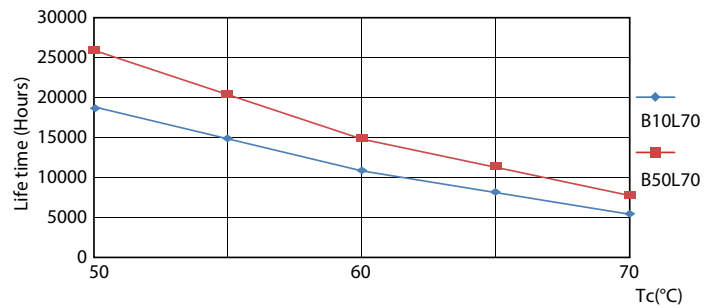

Lumen Maintenance Diagram

Life Expectancy Diagram - ECOFIT E LEDtube 1200mm 14W 765 T8 CT WV