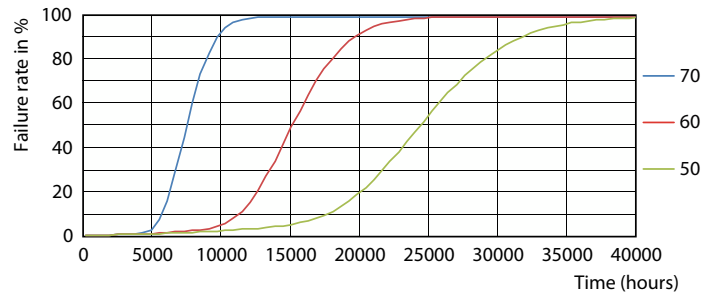

Tubos LED Ecofit T8

Lifetime

Life Expectancy Diagram - ECOFIT E LEDtube 1200mm 14W 765 T8 CT WV