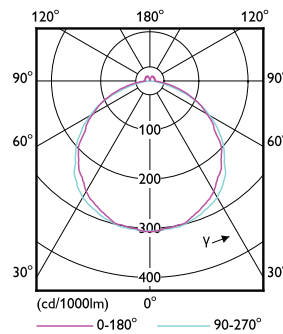

Light Distribution Diagram - ECOFIT E LEDtube 1200mm 14W 765 T8 CT WV